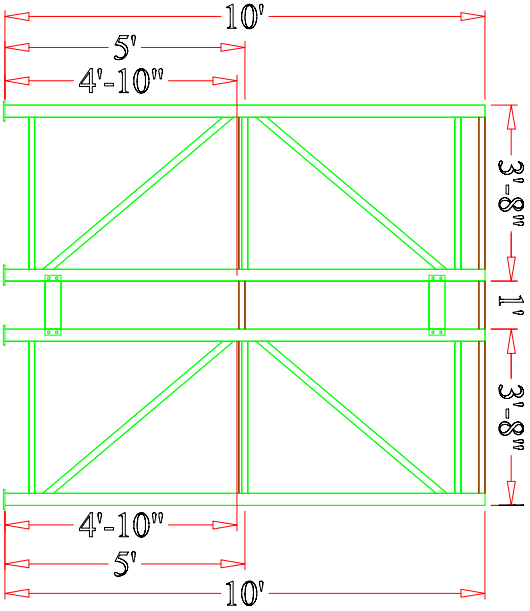

SIDE VIEW
SCALE: 1/4"=1'