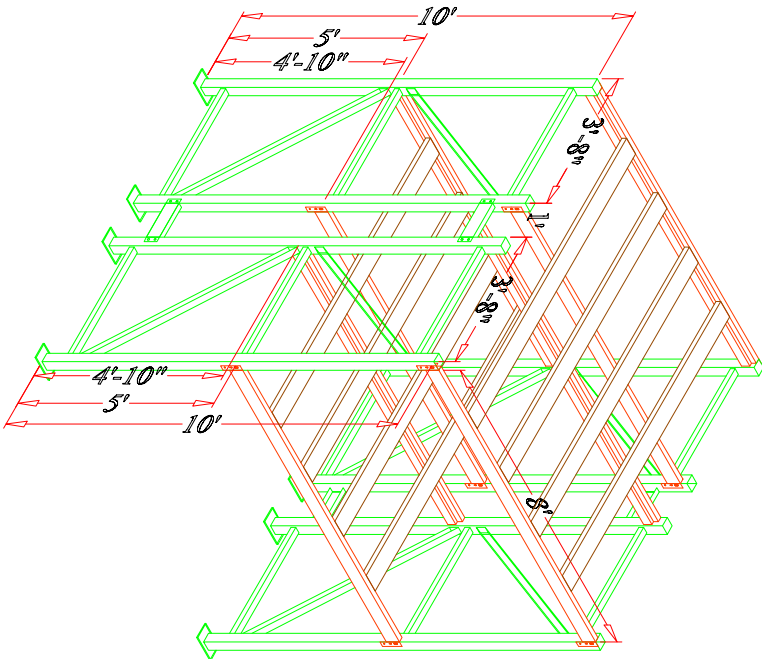

ISOMETRIC VIEW
SCALE: 1/4"=1'

REVISION		
NO.	DATE	DESCRIPTION
1		
2		
3		
4		
5		
6		

"THE RUSTY RACK GUYS"
411 WEST VALLEY HWY S04M1 PACIFIC, WA 98047 PH 255-804-0104 FAX 255-804-2702
Pacific Rim Handling Systems
7440 S. 228th St., Kent, WA 98032 PH 255-599-1626 FAX 255-599-1627
Divisions of Cedar Recycling Inc.
CONTRACTOR'S LICENSE # CEDARR91CM

APPROVED	
DATE	BY

DRAWINGS PREPARED FOR
Cedar Recycling Inc.
411 West Valley Hwy
Pacific, WA 98047
Carpet Rack

DRAWN BY: JAL
SCALE: See Sheet
DATE: 12/17/04
DRAWING NO.:
CHECKED BY:
SHEET NO.: 1
OF 1 SHEETS